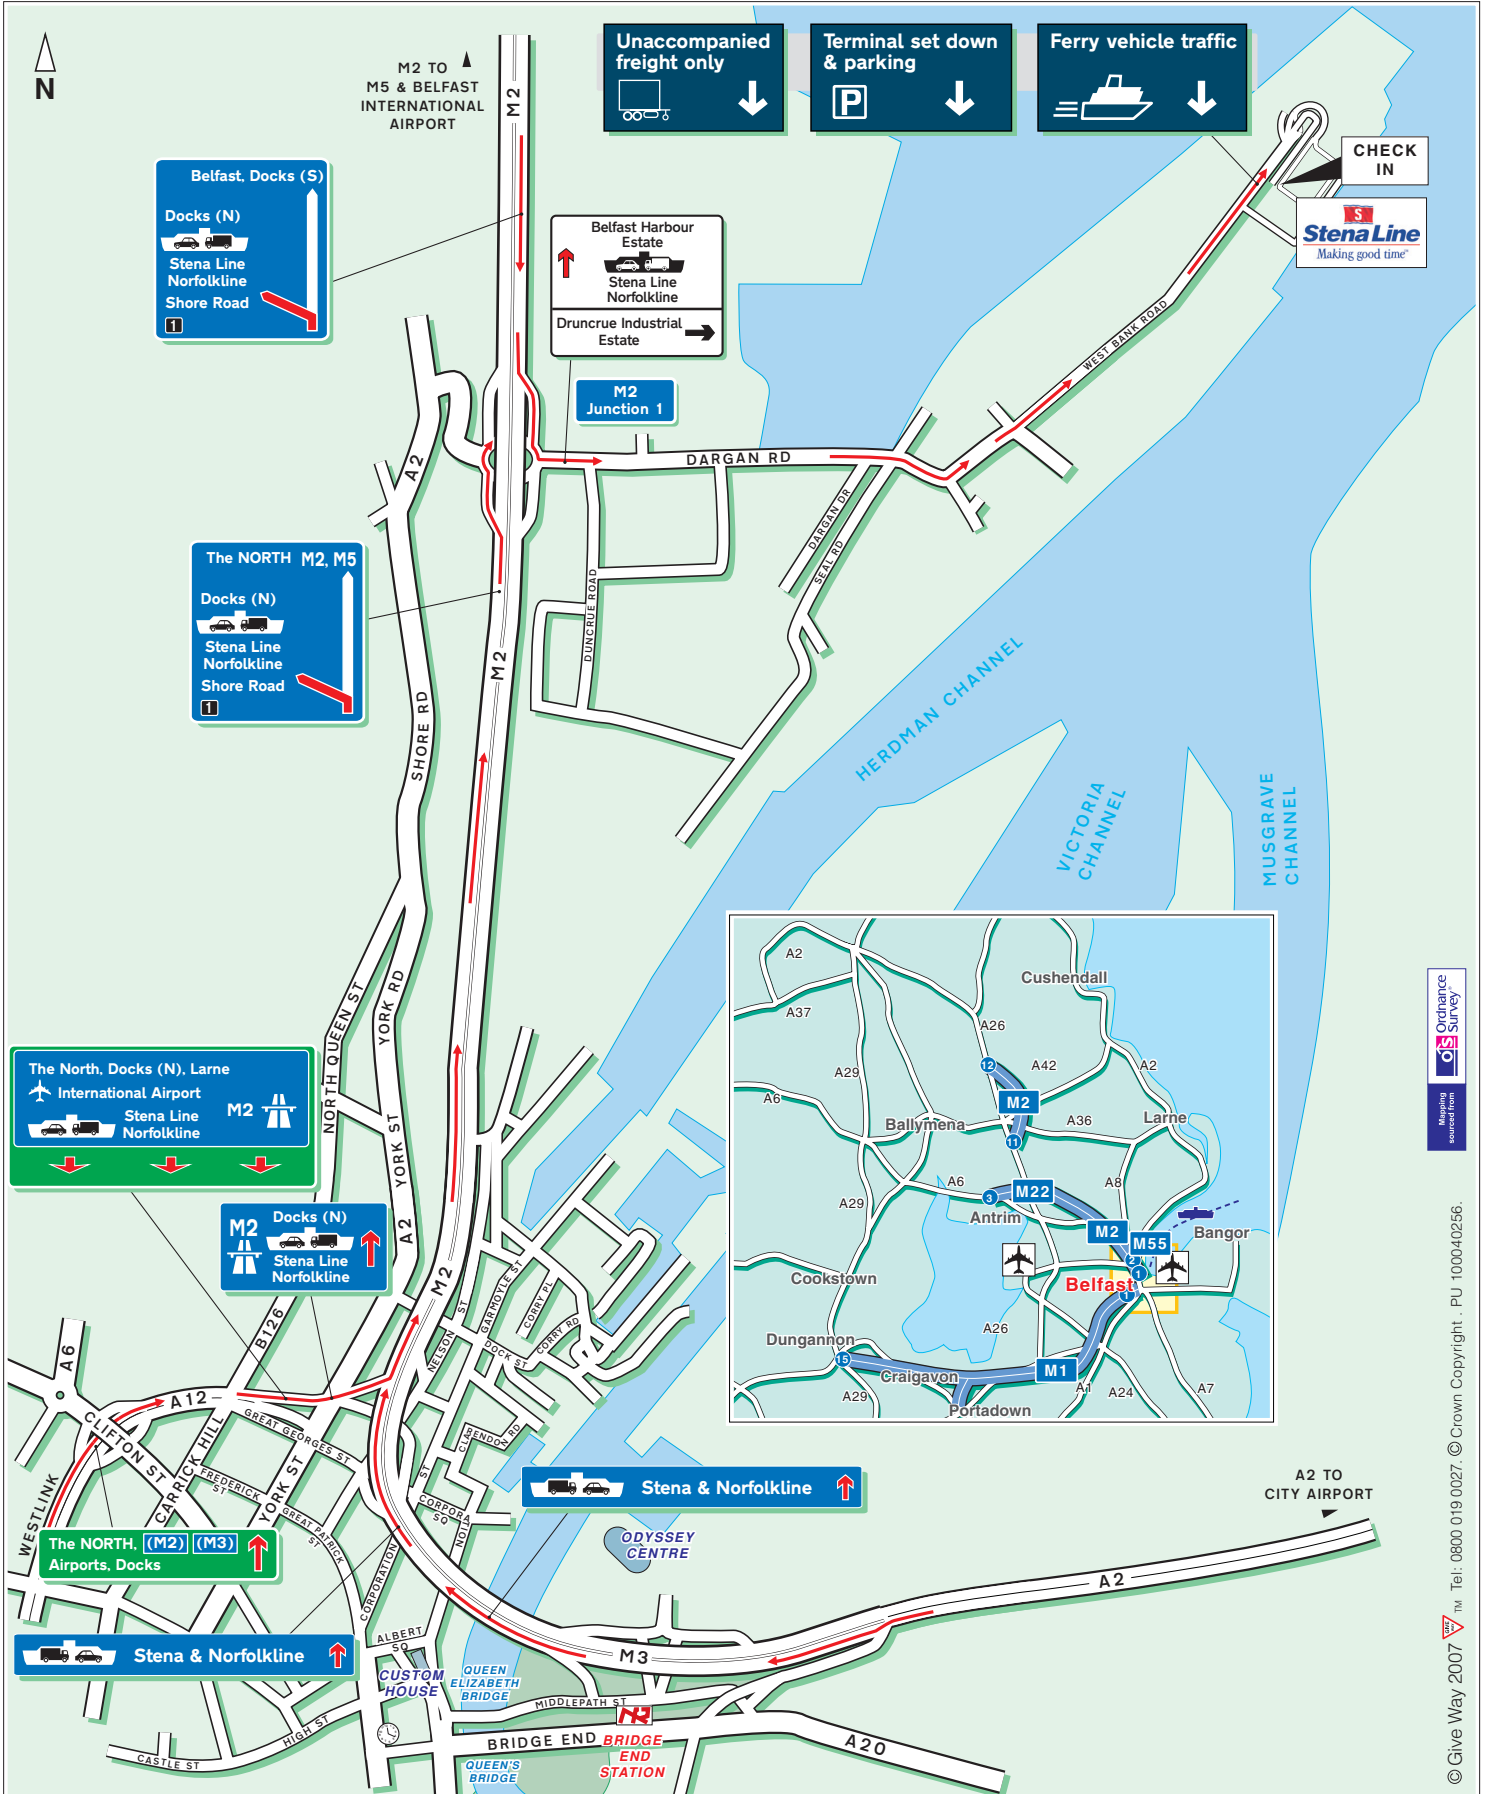

Ferry Terminal, West Bank Road, Belfast BT3 9JL
(Sat. Nav. co-ordinates: Lat 54.636150 Long -5.882950)
Ferrycheck - Please call this number for the latest sailing information before starting your journey to the port
UK 08705 755 755 Ireland 01 204 77 99

Reservations - If you need to amend your booking call
UK 08705 70 70 70 Ireland 01 204 77 77

Ordnance Survey

© Give Way 2007 Tel: 0800 019 0027 © Crown Copyright. PU 100040256.